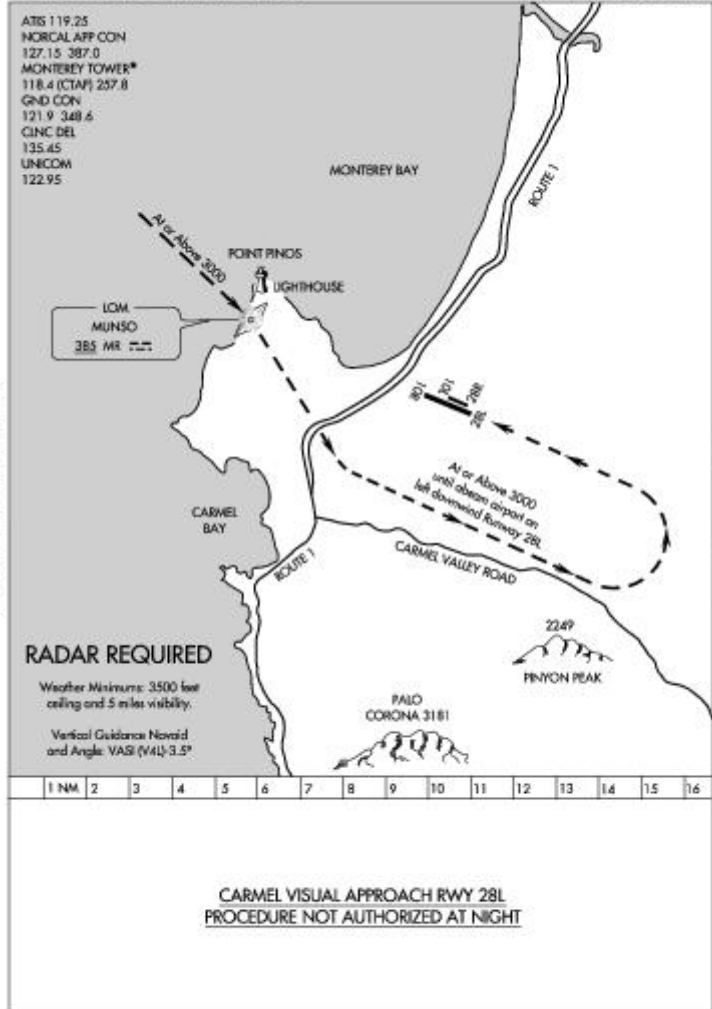

Orig 03135

AL-271 (FAA)

MONTEREY PENINSULA (MRY)
MONTEREY, CALIFORNIA

CARMEL VISUAL RWY 28L

ATIS 119.25
 MORCAL APP CON
 127.15 387.0
 MONTEREY TOWER*
 118.4 (CTAF) 257.8
 GND CON
 121.9 348.6
 CLNC DEL
 135.45
 UNICOM
 122.95

LOM
 MUNSO
 385 MR

RADAR REQUIRED
 Weather Minimums: 3500 feet
 ceiling and 5 miles visibility.
 Vertical Guidance Nonvisual
 and Angle: VASI (M4) 3.5°

1	2	3	4	5	6	7	8	9	10	11	12	13	14	15	16
---	---	---	---	---	---	---	---	---	----	----	----	----	----	----	----

CARMEL VISUAL APPROACH RWY 28L
 PROCEDURE NOT AUTHORIZED AT NIGHT

CARMEL VISUAL RWY 28L

MONTEREY, CALIFORNIA
MONTEREY PENINSULA (MRY)

Orig 03135

36°35'N-121°51'W