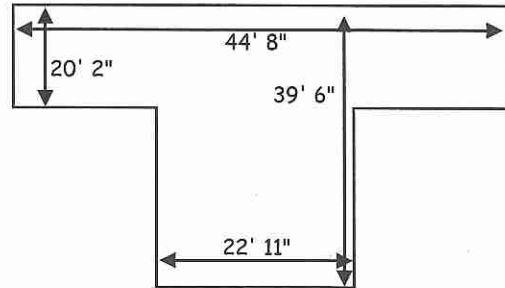

## Northside Rectangular Hangar Nunno

Name Date Filed

Not Available

Height Clearances: Tail 10' Wing 10'

Monthly Rent: \$370.00 (excludes electricity)  
\$379.00 (includes electricity)

## Northwest "T" Hangars Port-a-Port Executive II

Name Date Filed

1 Available

Height Clearances: Tail 13' 6" Wing 7' 8"

Monthly Rent: \$474.00 (includes electricity)

## Southeast "T" Hangars

Name Date Filed

2 Available

Height Clearances: Tail 11' Wing 11'

Monthly Rent: \$346.00 (includes electricity)

## Northeast "T" Hangar (Old S/S) Port-a-Port Executive I

Name Date Filed

2 Available

Height Clearances: Tail 10' Wing 7' 8"

Monthly Rent: \$320.00 (includes electricity)