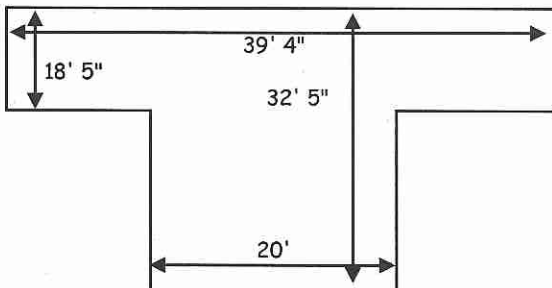

## Northwest "T" Hangars Port-a-Port Executive II

Name Date Filed

1 Available

Height Clearances: Tail 13' 6" Wing 7' 8"

Monthly Rent: \$474.00 (includes electricity)

## Southeast "T" Hangars

Name Date Filed

2 Available

Height Clearances: Tail 11' Wing 11'

Monthly Rent: \$346.00 (includes electricity)

## Northeast "T" Hangar (Old S/S) Port-a-Port Executive I

Name Date Filed

2 Available

Height Clearances: Tail 10' Wing 7' 8"

Monthly Rent: \$320.00 (includes electricity)