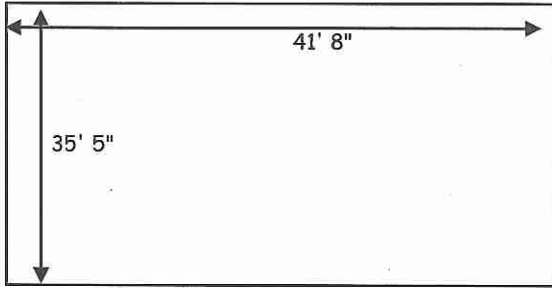

HANGAR WAIT LIST

Northside Rectangular Hangar Nunno

Name Date Filed

Not Available

Height Clearances: Tail 10' Wing 10'

Monthly Rent: $370.00 (excludes electricity)
$379.00 (includes electricity)