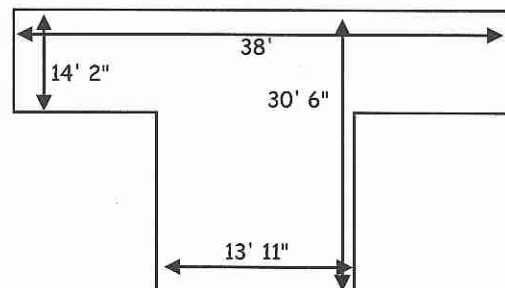

## Northwest "T" Hangars Port-a-Port Executive II

Name Date Filed

1 Available

Height Clearances: Tail 13' 6" Wing 7' 8"

Monthly Rent: \$474.00 (includes electricity)

## Southeast "T" Hangars

Name Date Filed

2 Available

Height Clearances: Tail 11' Wing 11'

Monthly Rent: \$346.00 (includes electricity)

## Northeast "T" Hangar (Old S/S) Port-a-Port Executive I

Name Date Filed

2 Available

Height Clearances: Tail 10' Wing 7' 8"

Monthly Rent: \$320.00 (includes electricity)